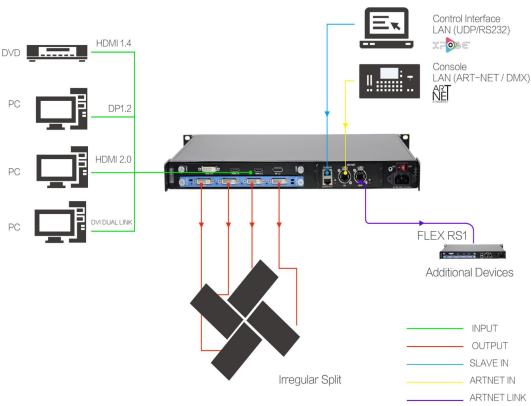

Application

Rotation