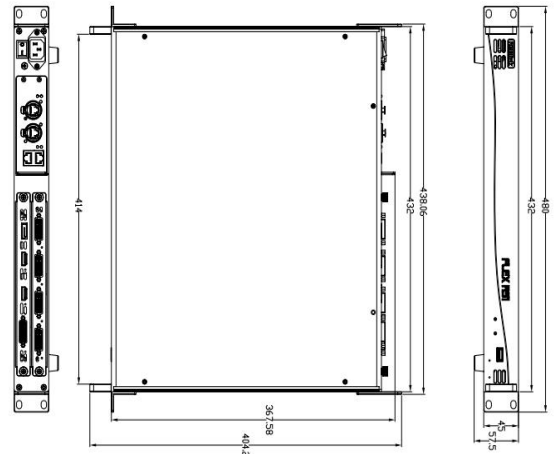

Application

Rotation

Projection

Order Codes

Product Code	Item
700-0001-01-0	FLEX RS1

Dimensions

Tel: +86-592-5771197 | Fax: +86-592-5788216 | E-mail: sales@rgblink.com
 Headquarter: S601 Weiye Building, Torch Hi-Tech Development Zone, Xiamen, Fujian, P.R.C.

Specifications are correct at time of printing and subject to change or alteration without notice.

www.rgblink.com

Specification

Connectors	Input	1 slots up to 4 inputs Standard with 4K@60Hz Input Module 1 × DVI 2×HDMI-A 1×DisplayPort		
	Output	1 slots, up to 4 outputs Standard with ARO Rotation Module 4 × DVI-I		
	Communication	LAN	Salve In Out	2× RJ45
		Artnet	In Link	2× RJ45 (Ethercon)
Serial In		USB	USB Type A	
Power	1 x IEC			
Performance	Input Resolutions	DVI HDMI 1.4		
		SMPTE	720p@50/59.94/60 1080i@50/59.94/60 1080p@50/59.94/60 2160p@30	
		VESA	800×600@60 1024×768@60 1280×720@50/59.94/60 1280×800@60 1280×960@60 1280×1024@60 1400×1050@60 1600×1200@60 1920×1080@50/59.94/60 2560×960@60 3840 x 2160@30	
		HDMI 2.0 DP 1.2	720p@23.98/24/25/29.97/30/50/59.94/60 1080p@50/59.94/60 2160p@30/60 800×600@60 1024×768@60 1280×768@60 1280×800@60 1280×1024@60 1360×768@60 1366×768@60 1400×900@60 1600×1050@60 1600×1200@60 1680×1050@60 1920×1080@60 1920×1200@60 2048×1080@60 2048×1152@60 2560×812@60 2560×960@60 2560×1600@60 3840×1080@60 3840×2160@30 3840×2160@60	
Output Resolutions	Select from below or configure customized			
	DVI			
	SMPTE	720p@50/59.94/60 1080i@50/59.94/60 1080p@50/59.94/60		
	VESA	800×600@60 1024×768@60 1280×720@50/59.94/60 1280×800@60 1280×960@60 1280×1024@60 1400×1050@60 1600×1200@60 1920×1080@23.98/24/25/29.97/30/50/59.94/60		
Supported Standard	DVI	Dual Link		
	HDMI	2.0		
	DisplayPort	1.2		
Power	Input Voltage	AC 90-264V 50/60Hz		
	Max Power	65W		
Environment	Temperature	0℃~40℃		
	Hudmidity	10%~85%		
Physical	Weight	Nett	2.5kg	
		Packaged	5.73kg	
	Dimension	Net	480mm×404mm×45mm	
		Packaged	540mm×460mm×135mm	