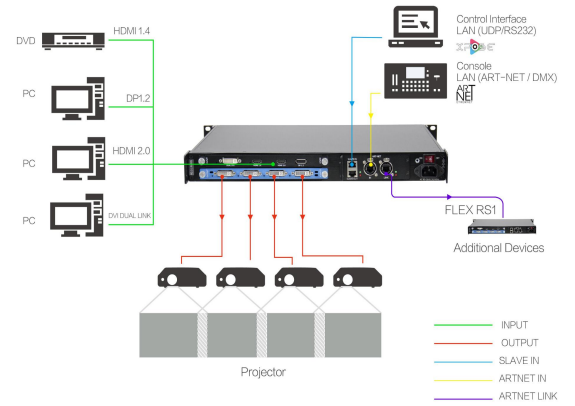

Projection

Order Codes

Product Code	Item
700-0001-01-0	FLEX RS1