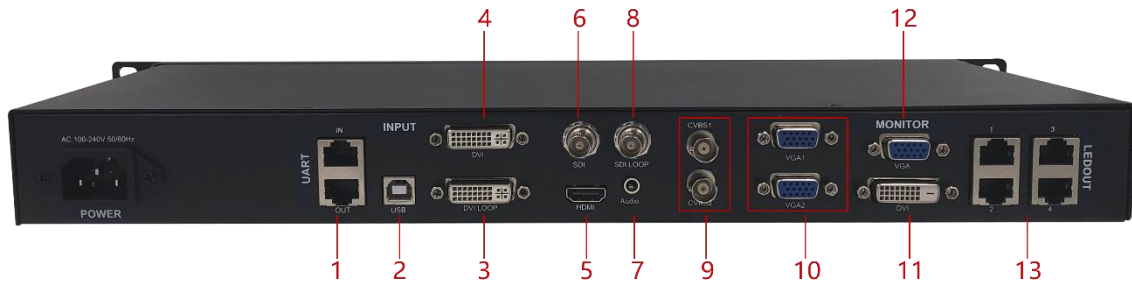

Rear panel

Control	
No	Description
1	UART, for cascade
2	USB, for connecting PC to use LEDSet to do the setup and upgrade

Input		
No	Connector	Description
3	DVI	DVI loop out
4	DVI	VESA standard, supports up to 1920*1080@60Hz and backward compatible
5	HDMI	HDMI1.3 standard, supports up to 1920*1080@60Hz and backward compatible
6	SDI	Optional, SDI input
7	AUDIO	Audio input
8	SDI LOOP	Optional, SDI loop out
9	CVBS	PAL/NTSC standard
10	VGA	Supports up to 1920*1080@60Hz, backward compatible

Output		
No	Connector	Description
11	DVI monitoring	DVI output for monitoring
12	VGA monitoring	VGA output for monitoring
13	Network port	Four outputs, each output supports up to 650 thousand pixels and one device supports up to 2.3 million pixels

Official website: www.linsn.com

Add: Floor 15&16, Jiajiahao Business Building, No. 10168, Shennan Blvd,
Nanshan District, Shenzhen

Tel: +86-0755-86183590/ 4008836968