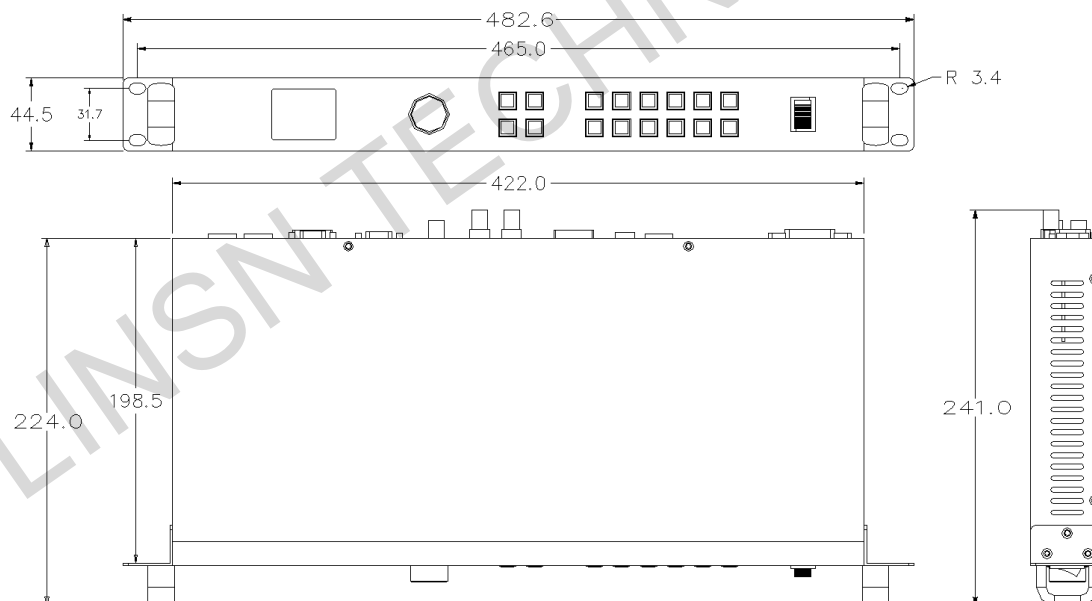

PIP Input Source Collision Table

		CVBS1	CVBS2	VGA1	VGA2	DVI	HDMI	SDI
PIP Channels	CVBS1		×	✓	✓	✓	✓	✓
	CVBS2	×		✓	✓	✓	✓	✓
	VGA1	✓	✓		×	✓	✓	✓
	VGA2	✓	✓	×		✓	✓	✓
	DVI	✓	✓	✓	✓		×	✓
	HDMI	✓	✓	✓	✓	×		✓
	SDI	✓	✓	✓	✓	✓	✓	

Dimensions

Official website: www.linsn.com

Add: Floor 15&16, Jiajiahao Business Building, No. 10168, Shennan Blvd,
Nanshan District, Shenzhen

Tel: +86-0755-86183590/ 4008836968